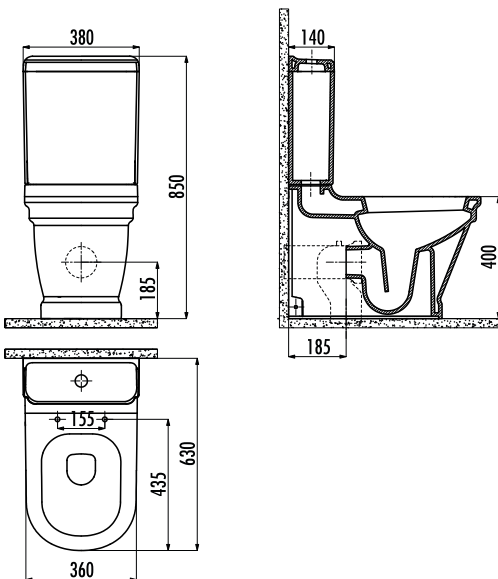

TECHNICAL DRAWING

SPECIFICATIONS

There is only hidden connection for the self cleaning pipe&internal mechanism. Not suitable for side connection.

Creavit keeps its rights of making any change to the products.

Quality Management Systems

Customer Satisfaction Certificate

Environmental Management System

LGA

Germany Accreditation Certificate

kiwa

Netherlands Accreditation Certificate

GOST - R

Russia Accreditation Certificate

UkrSEPRO

Ukraine Accreditation Certificate

Israel Accreditation Certificate

Nigeria Accreditation Certificate

European Accreditation Certificate

Turkish Accreditation Certificate