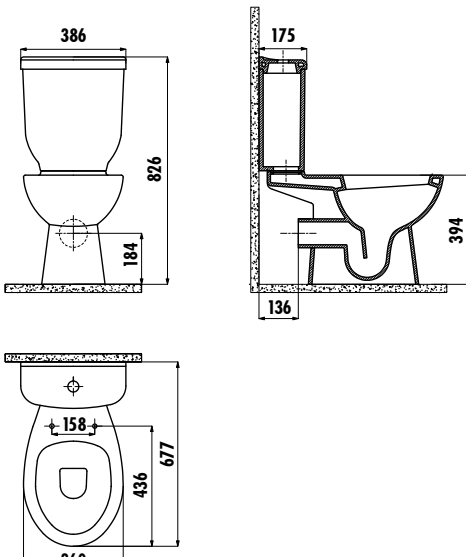

TECHNICAL DRAWING

SPECIFICATIONS

Creavit keeps its rights of making any change to the products.

Quality
Management
Systems

Customer Satisfaction
Certificate

LGA

Germany Accreditation
Certificate

kiwa

Netherlands
Accreditation Certificate

GOST - R

Russia Accreditation
Certificate

UkrSEPRO

Ukraine Accreditation
Certificate

Israel
Accreditation
Certificate

Nigeria Accreditation
Certificate

European Accreditation
Certificate

Turkish
Accreditation
Certificate