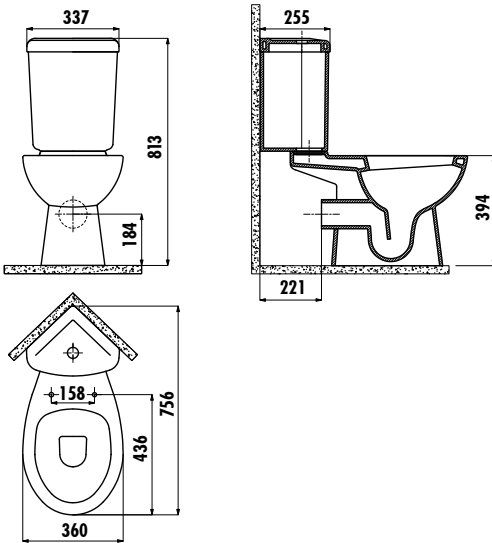

TECHNICAL DRAWING

SPECIFICATIONS

Creavit keeps its rights of making any change to the products.

Quality Management System

Customer Satisfaction Certificate

LGA

Germany Accreditation Certificate

kiwa

Netherlands Accreditation Certificate

GOST - R

Russia Accreditation Certificate

UkrSEPRO

Ukraine Accreditation Certificate

Israel Accreditation Certificate

Nigeria Accreditation Certificate

European Accreditation Certificate

Turkish Accreditation Certificate