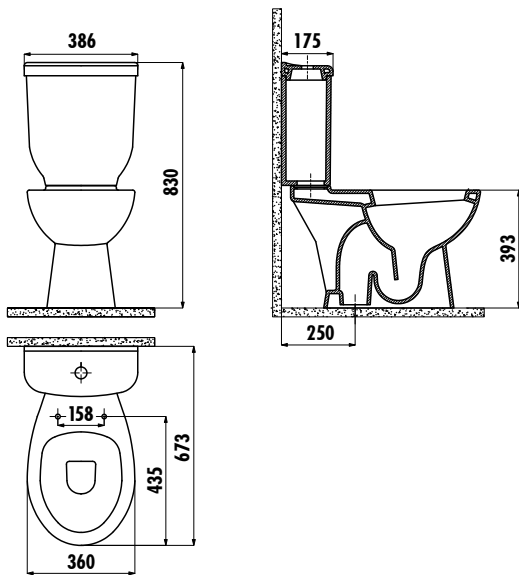

TECHNICAL DRAWING

SPECIFICATIONS

Creavit keeps its rights of making any change to the products.

Quality
Management
Systems

Customer Satisfaction
Certificate

LGA

Germany Accreditation
Certificate

kiwa

Netherlands
Accreditation Certificate

GOST - R

Russia Accreditation
Certificate

UkrSEPRO

Ukraine Accreditation
Certificate

Israel
Accreditation
Certificate

Nigeria Accreditation
Certificate

European Accreditation
Certificate

Turkish
Accreditation
Certificate