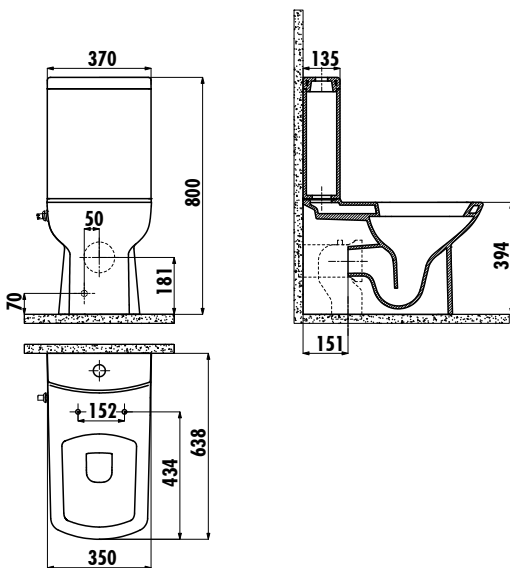

TECHNICAL DRAWING