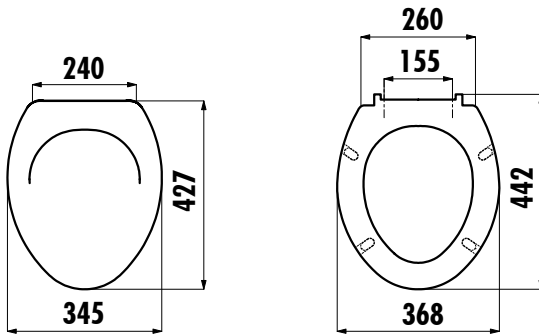

TECHNICAL DRAWING

SPECIFICATIONS

Creavit keeps its rights of making any change to the products.

Quality Management Systems

Customer Satisfaction Certificate

Environmental Management System

LGA

Germany Accreditation Certificate

kiwa

Netherlands Accreditation Certificate

GOST - R

Russia Accreditation Certificate

UkrSEPRO

Ukraine Accreditation Certificate

Israel Accreditation Certificate

Nigeria Accreditation Certificate

European Accreditation Certificate

Turkish Accreditation Certificate