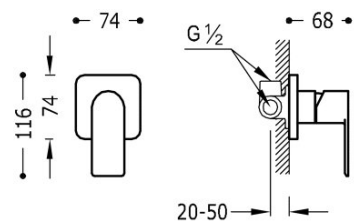

TRES

20017701

LOFT-TRES Built-in mixer taps (1 way)

Built-in body included
chrome finish, lever

BELGAQUA certification (Belgium)

Chrome Finish.

Tres Comercial, S.A. | C/Penedès, 16-26 | Zona Industrial, Sector A | 08759 Vallirana (Barcelona)