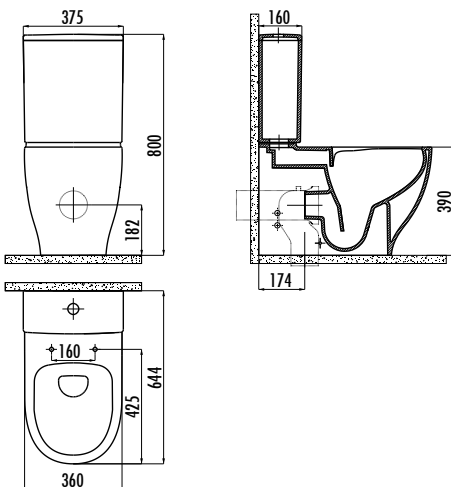

TECHNICAL DRAWING