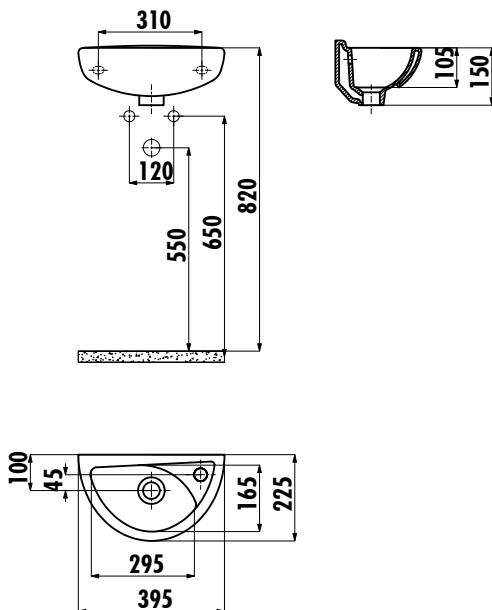

TECHNICAL DRAWING

Creavit keeps its rights of making any change to the products.

SPECIFICATIONS

Quality Management Systems

Customer Satisfaction Certificate

LGA

Germany Accreditation Certificate

kiwa

Netherlands Accreditation Certificate

GOST - R

Russia Accreditation Certificate

UkrSEPRO

Ukraine Accreditation Certificate

Israel Accreditation Certificate

Nigeria Accreditation Certificate

European Accreditation Certificate

Turkish Accreditation Certificate