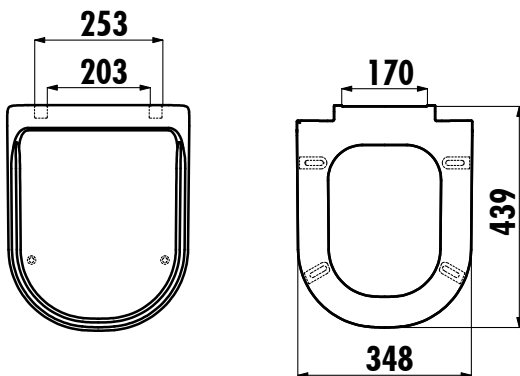

TECHNICAL DRAWING

SPECIFICATIONS

Creavit keeps its rights of making any change to the products.

Quality Management Systems

Customer Satisfaction Certificate

LGA

Germany Accreditation Certificate

kiwa

Netherlands Accreditation Certificate

GOST - R

Russia Accreditation Certificate

UkrSEPRO

Ukraine Accreditation Certificate

Israel Accreditation Certificate

Nigeria Accreditation Certificate

European Accreditation Certificate

Turkish Accreditation Certificate