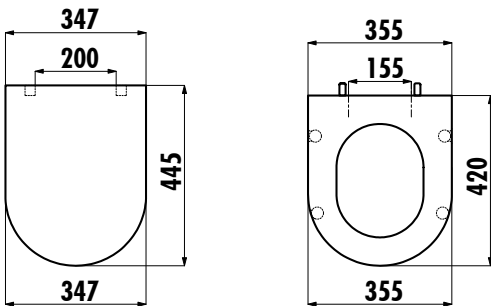

TECHNICAL DRAWING

SPECIFICATIONS

Creavit keeps its rights of making any change to the products.

Quality Management Systems

Customer Satisfaction Certificate

Environmental Management System

LGA

Germany Accreditation Certificate

kiwa

Netherlands Accreditation Certificate

GOST - R

Russia Accreditation Certificate

UkrSEPRO

Ukraine Accreditation Certificate

Israel Accreditation Certificate

Nigeria Accreditation Certificate

European Accreditation Certificate

Turkish Accreditation Certificate