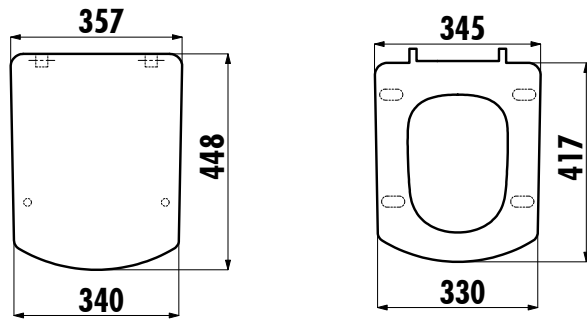

TECHNICAL DRAWING

SPECIFICATIONS

Creavit keeps its rights of making any change to the products.

Quality Management Systems

Customer Satisfaction Certificate

Environmental Management System

LGA

Germany Accreditation Certificate

kiwa

Netherlands Accreditation Certificate

GOST - R

Russia Accreditation Certificate

UkrSEPRO

Ukraine Accreditation Certificate

Israel Accreditation Certificate

Nigeria Accreditation Certificate

European Accreditation Certificate

Turkish Accreditation Certificate