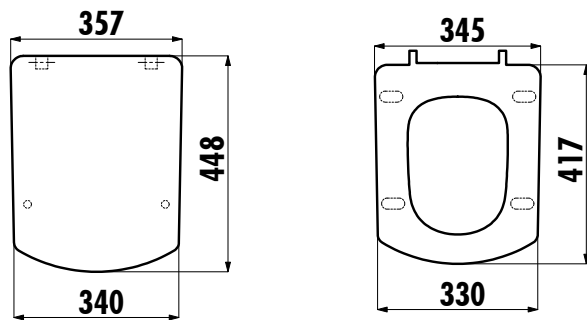

TECHNICAL DRAWING

SPECIFICATIONS

Creavit keeps its rights of making any change to the products.

Quality
Management
Systems

Customer Satisfaction
Certificate

LGA

Germany Accreditation
Certificate

kiwa

Netherlands
Accreditation Certificate

GOST - R

Russia Accreditation
Certificate

UkrSEPRO

Ukraine Accreditation
Certificate

Israel
Accreditation
Certificate

Nigeria Accreditation
Certificate

European Accreditation
Certificate

Turkish
Accreditation
Certificate