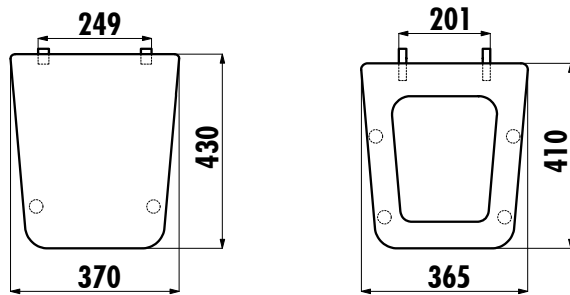

TECHNICAL DRAWING

SPECIFICATIONS

Creavit keeps its rights of making any change to the products.

Quality
Management
Systems

Customer Satisfaction
Certificate

LGA

Germany Accreditation
Certificate

kiwa

Netherlands
Accreditation Certificate

GOST - R

Russia Accreditation
Certificate

UkrSEPRO

Ukraine Accreditation
Certificate

Israel
Accreditation
Certificate

Nigeria Accreditation
Certificate

European Accreditation
Certificate

Turkish
Accreditation
Certificate