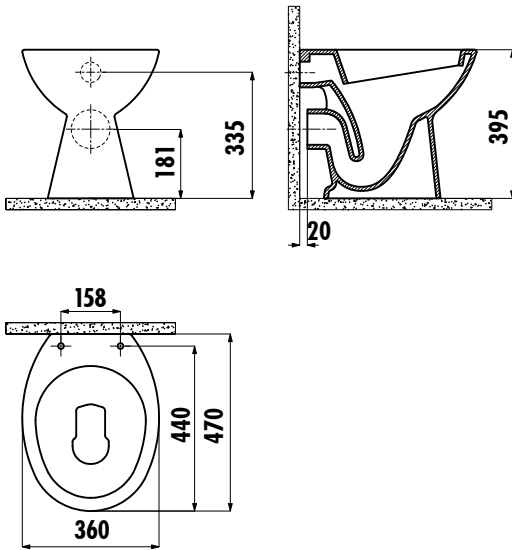

TECHNICAL DRAWING

SPECIFICATIONS

Creavit keeps its rights of making any change to the products.

Quality Management Systems

Customer Satisfaction Certificate

Environmental Management System

LGA

Germany Accreditation Certificate

kiwa

Netherlands Accreditation Certificate

GOST - R

Russia Accreditation Certificate

UkrSEPRO

Ukraine Accreditation Certificate

Israel Accreditation Certificate

Nigeria Accreditation Certificate

European Accreditation Certificate

Turkish Accreditation Certificate