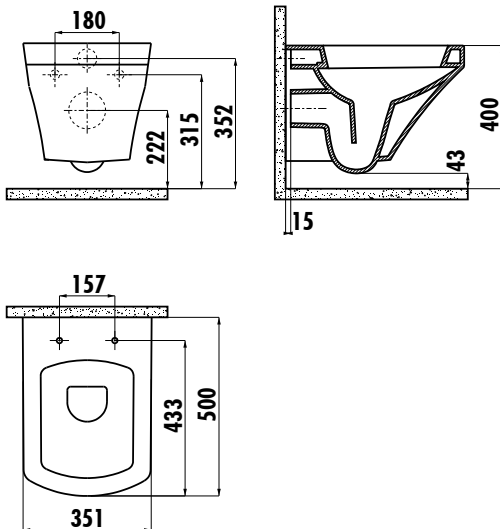

TECHNICAL DRAWING

SPECIFICATIONS

Creavit keeps its rights of making any change to the products.

Quality Management Systems

Customer Satisfaction Certificate

LGA

Germany Accreditation Certificate

kiwa

Netherlands Accreditation Certificate

GOST - R

Russia Accreditation Certificate

UkrSEPRO

Ukraine Accreditation Certificate

Israel Accreditation Certificate

Nigeria Accreditation Certificate

European Accreditation Certificate

Turkish Accreditation Certificate