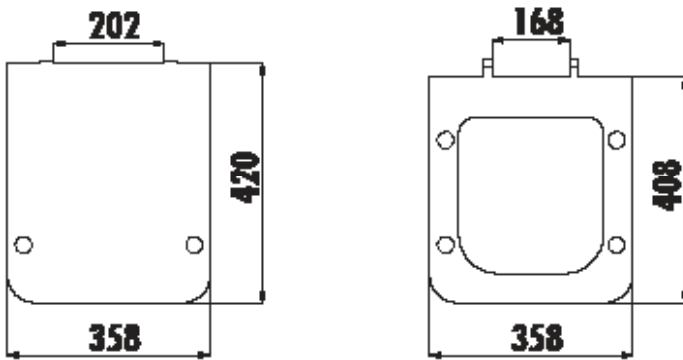

TECHNICAL DRAWING

SPECIFICATIONS

Creavit keeps its rights of making any change to the products.

Quality
Management
Systems

Customer Satisfaction
Certificate

LGA

Germany Accreditation
Certificate

kiwa

Netherlands
Accreditation Certificate

GOST - R

Russia Accreditation
Certificate

UkrSEPRO

Ukraine Accreditation
Certificate

Israel
Accreditation
Certificate

Nigeria Accreditation
Certificate

European Accreditation
Certificate

Turkish
Accreditation
Certificate