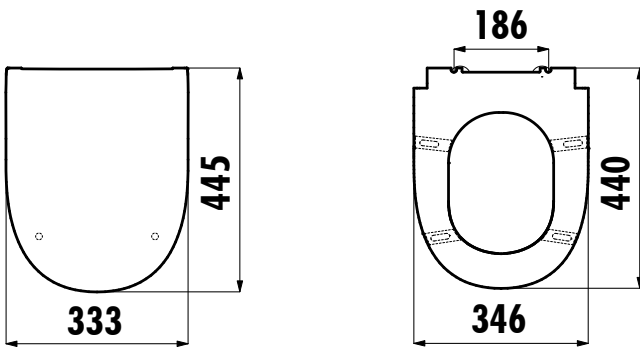

TECHNICAL DRAWING

SPECIFICATIONS

Creavit keeps its rights of making any change to the products.

Quality
Management
Systems

Customer Satisfaction
Certificate

LGA

Germany Accreditation
Certificate

kiwa

Netherlands
Accreditation Certificate

GOST - R

Russia Accreditation
Certificate

UkrSEPRO

Ukraine Accreditation
Certificate

Israel
Accreditation
Certificate

Nigeria Accreditation
Certificate

European Accreditation
Certificate

Turkish
Accreditation
Certificate