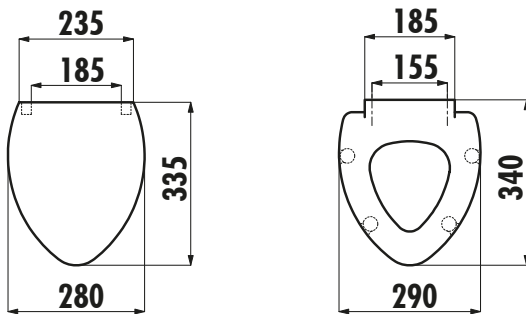

TECHNICAL DRAWING

SPECIFICATIONS

Creavit keeps its rights of making any change to the products.

Quality Management Systems

Customer Satisfaction Certificate

LGA

Germany Accreditation Certificate

kiwa

Netherlands Accreditation Certificate

GOST - R

Russia Accreditation Certificate

UkrSEPRO

Ukraine Accreditation Certificate

Israel Accreditation Certificate

Nigeria Accreditation Certificate

European Accreditation Certificate

Turkish Accreditation Certificate