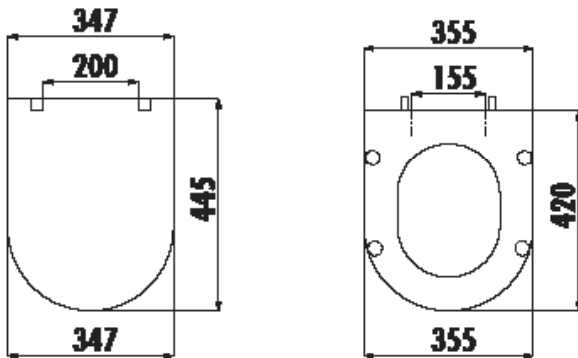

TECHNICAL DRAWING

SPECIFICATIONS

Creavit keeps its rights of making any change to the products.

Quality Management Systems

Customer Satisfaction Certificate

Environmental Management System

LGA

Germany Accreditation Certificate

kiwa

Netherlands Accreditation Certificate

GOST - R

Russia Accreditation Certificate

UkrSEPRO

Ukraine Accreditation Certificate

Israel Accreditation Certificate

Nigeria Accreditation Certificate

European Accreditation Certificate

Turkish Accreditation Certificate